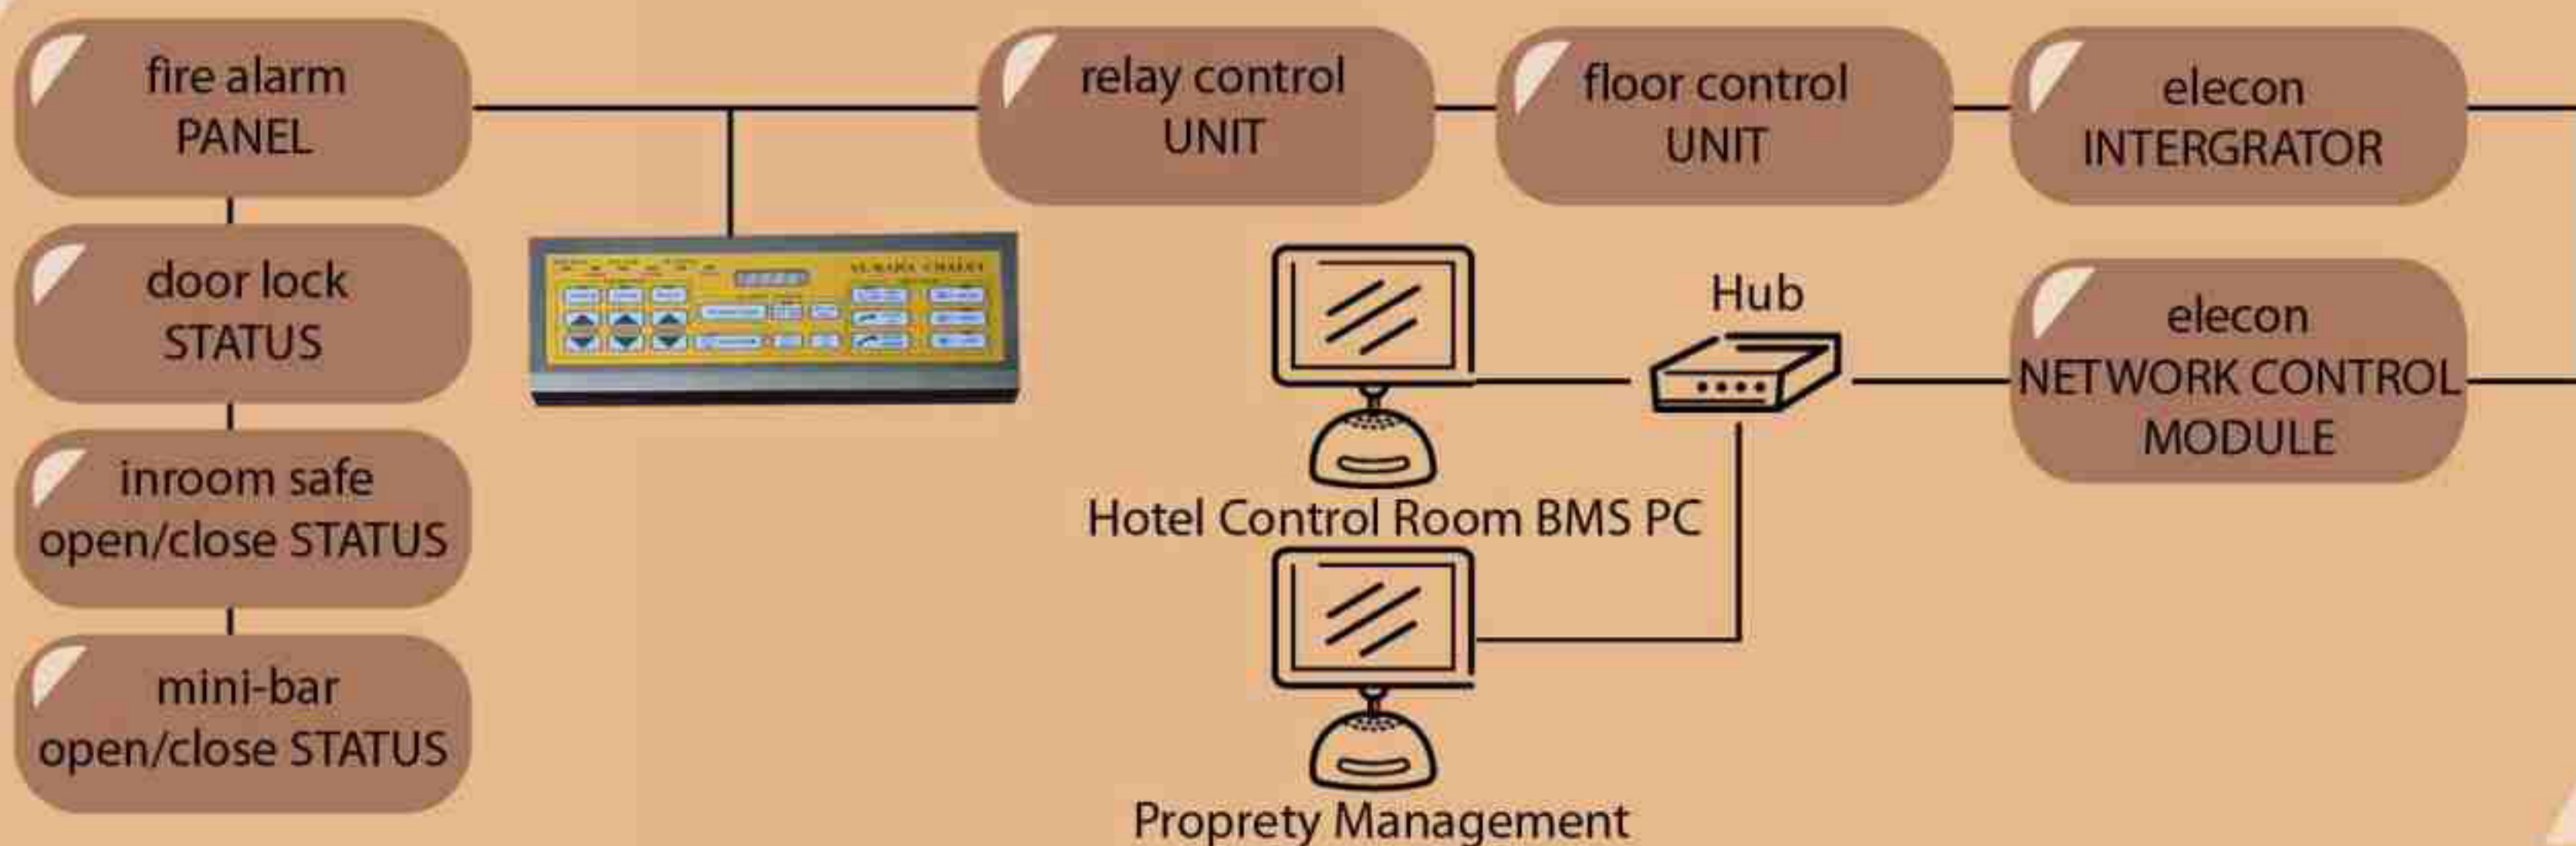

ELECON NETWORK SYSTEM

Room Temperature Control, Monitoring & Room Status Display

Elecon CMC PC (Central Monitoring & Control) can operate either in a stand alone mode or interface to the hotel management system for

- Realtime room status display.
- Room temperature monitoring and control.
- Individual, group or global set room back control.
- Master clock control.
- Interface to radio paging system for valet/maid service.
- Interface to electronic locking & secure systems.